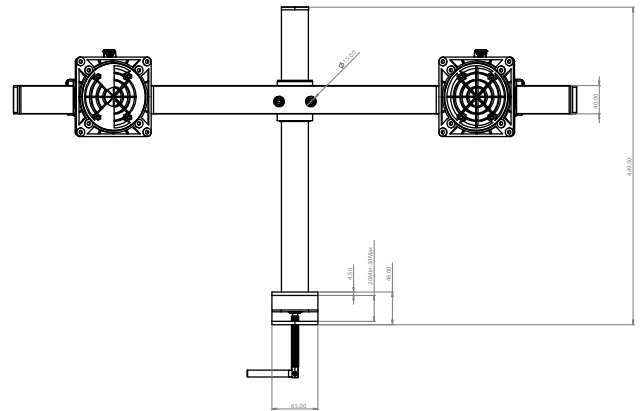

# Stream Crossbeam With Baby-C Clamp

## Product Specification

Product code	CMS3119 – Silver – Baby C
Weight capacity	6kg (Per Monitor)
Max Screen Size	27"
VESA	75mm & 100mm VESA compliant
Movement	Height adjustment, VESA tilt, and VESA rotate
Height adjustment	Max height adjustment 275mm – Post Height 400mm
Tilt	75 degrees up / 75 degrees down (170 degrees total)

## Additional Information

Crossbeam solution for two monitors with quick release

Quick and easy set up

Easy disassembly aids recycling

98% of single material is used in manufacturing

Quick Release VESA Head