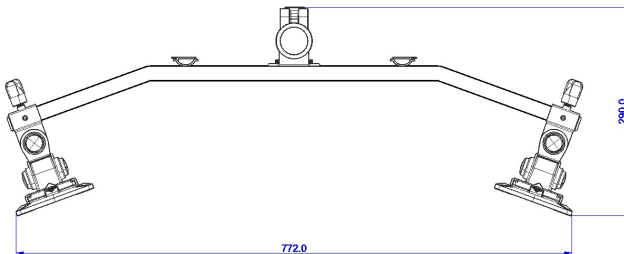

# Stream Crossbeam With Baby-C Clamp

## Product Specification

Product code	CMS3119 – Silver – Baby C
Weight capacity	6kg (Per Monitor)
Max Screen Size	27"
VESA	75mm & 100mm VESA compliant
Movement	Height adjustment, VESA tilt, and VESA rotate
Height adjustment	Max height adjustment 275mm – Post Height 400mm
Tilt	75 degrees up / 75 degrees down (170 degrees total)

## Additional Information

Crossbeam solution for two monitors with quick release

Quick and easy set up

Easy disassembly aids recycling

98% of single material is used in manufacturing

Quick Release VESA Head