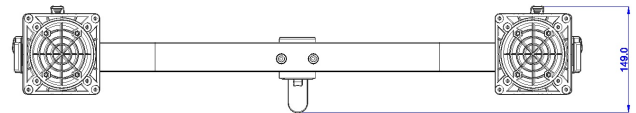

# Stream Crossbeam With Baby-C Clamp

## Product Specification

Product code	CMS3119 – Silver – Baby C
Weight capacity	6kg (Per Monitor)
Max Screen Size	27"
VESA	75mm & 100mm VESA compliant
Movement	Height adjustment, VESA tilt, and VESA rotate
Height adjustment	Max height adjustment 275mm – Post Height 400mm
Tilt	75 degrees up / 75 degrees down (170 degrees total)

## Additional Information

Crossbeam solution for two monitors with quick release

Quick and easy set up

Easy disassembly aids recycling

98% of single material is used in manufacturing

Quick Release VESA Head